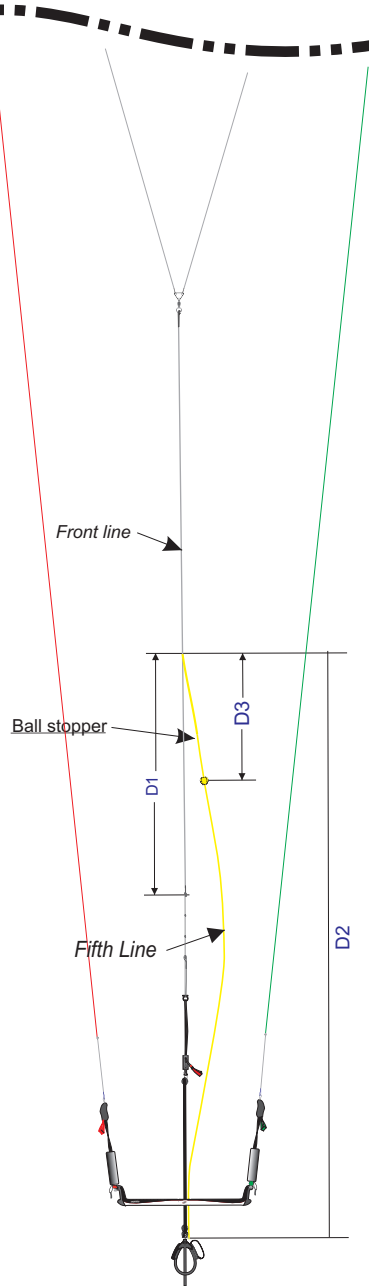

BANDIT: Position of the 5th line ball

<u>Size</u>	<u>D1</u>	<u>D2</u>	<u>D3</u>
BANDIT 6.5	190 cm	320 cm	90 cm
BANDIT 7.5 - 9	190 cm	320 cm	58 cm
BANDIT 11 - 13	190 cm	320 cm	50 cm
BANDIT 15	290 cm	420 cm	50 cm

D1 : Distance of the 5th line attachment on the bottom front line
 D2 : Length of the 5th line unstretched
 D3 : Position of the 5th line ball

DO NOT DISTRIBUTE